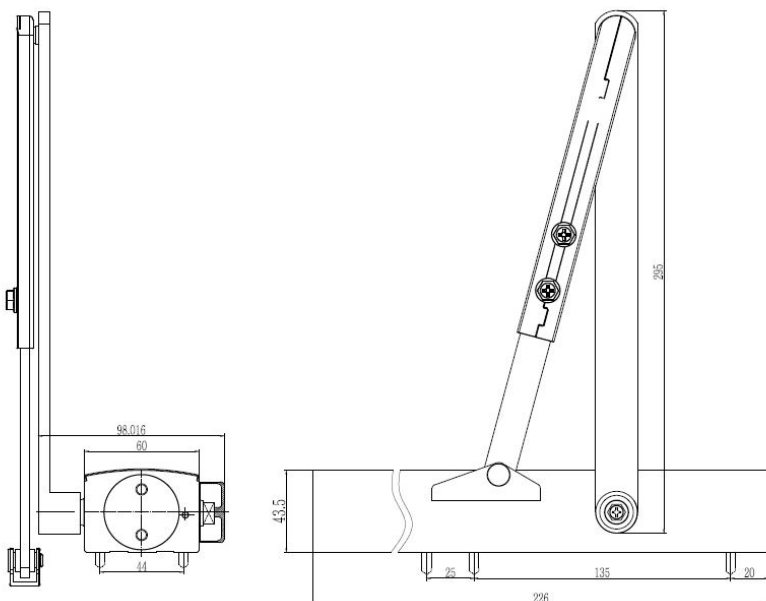

PRODUCT SHEET

Description:

Door Closer DC873 EN 2-5 Silver, 20-120 Kg, 3 Valves Adjust- ment, W/Latch and Closing Speed, Back Check

Item number:

17.87.182-0

Units	Box	Carton	HS Code	Barcode
Pcs.	1	10	8302600090	
				5704866400848